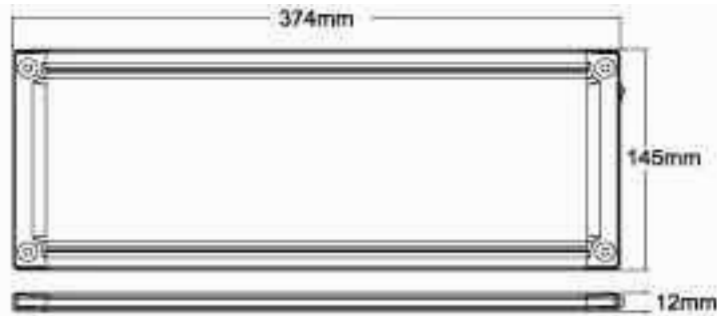

auto electrical parts

Technical Information Sheet

Part No. 0-668-76

Large Interior Light

Durite's large interior light consists of 108 square LED's.
On/off switch. DC 10-30 volts. Frosted Lens.

Technical Drawing (not to scale)

Specification

| | |
|--------------|--|
| Voltage | 10-30 Volts DC |
| Material: | Lens: MS. Base: Alluminium and ABS Plastic |
| Colour | White |
| No. of LED's | 108 |
| Lumens | 587 Approx. |
| Certificate | ECE R10. |
| Dimensions | Please see above |